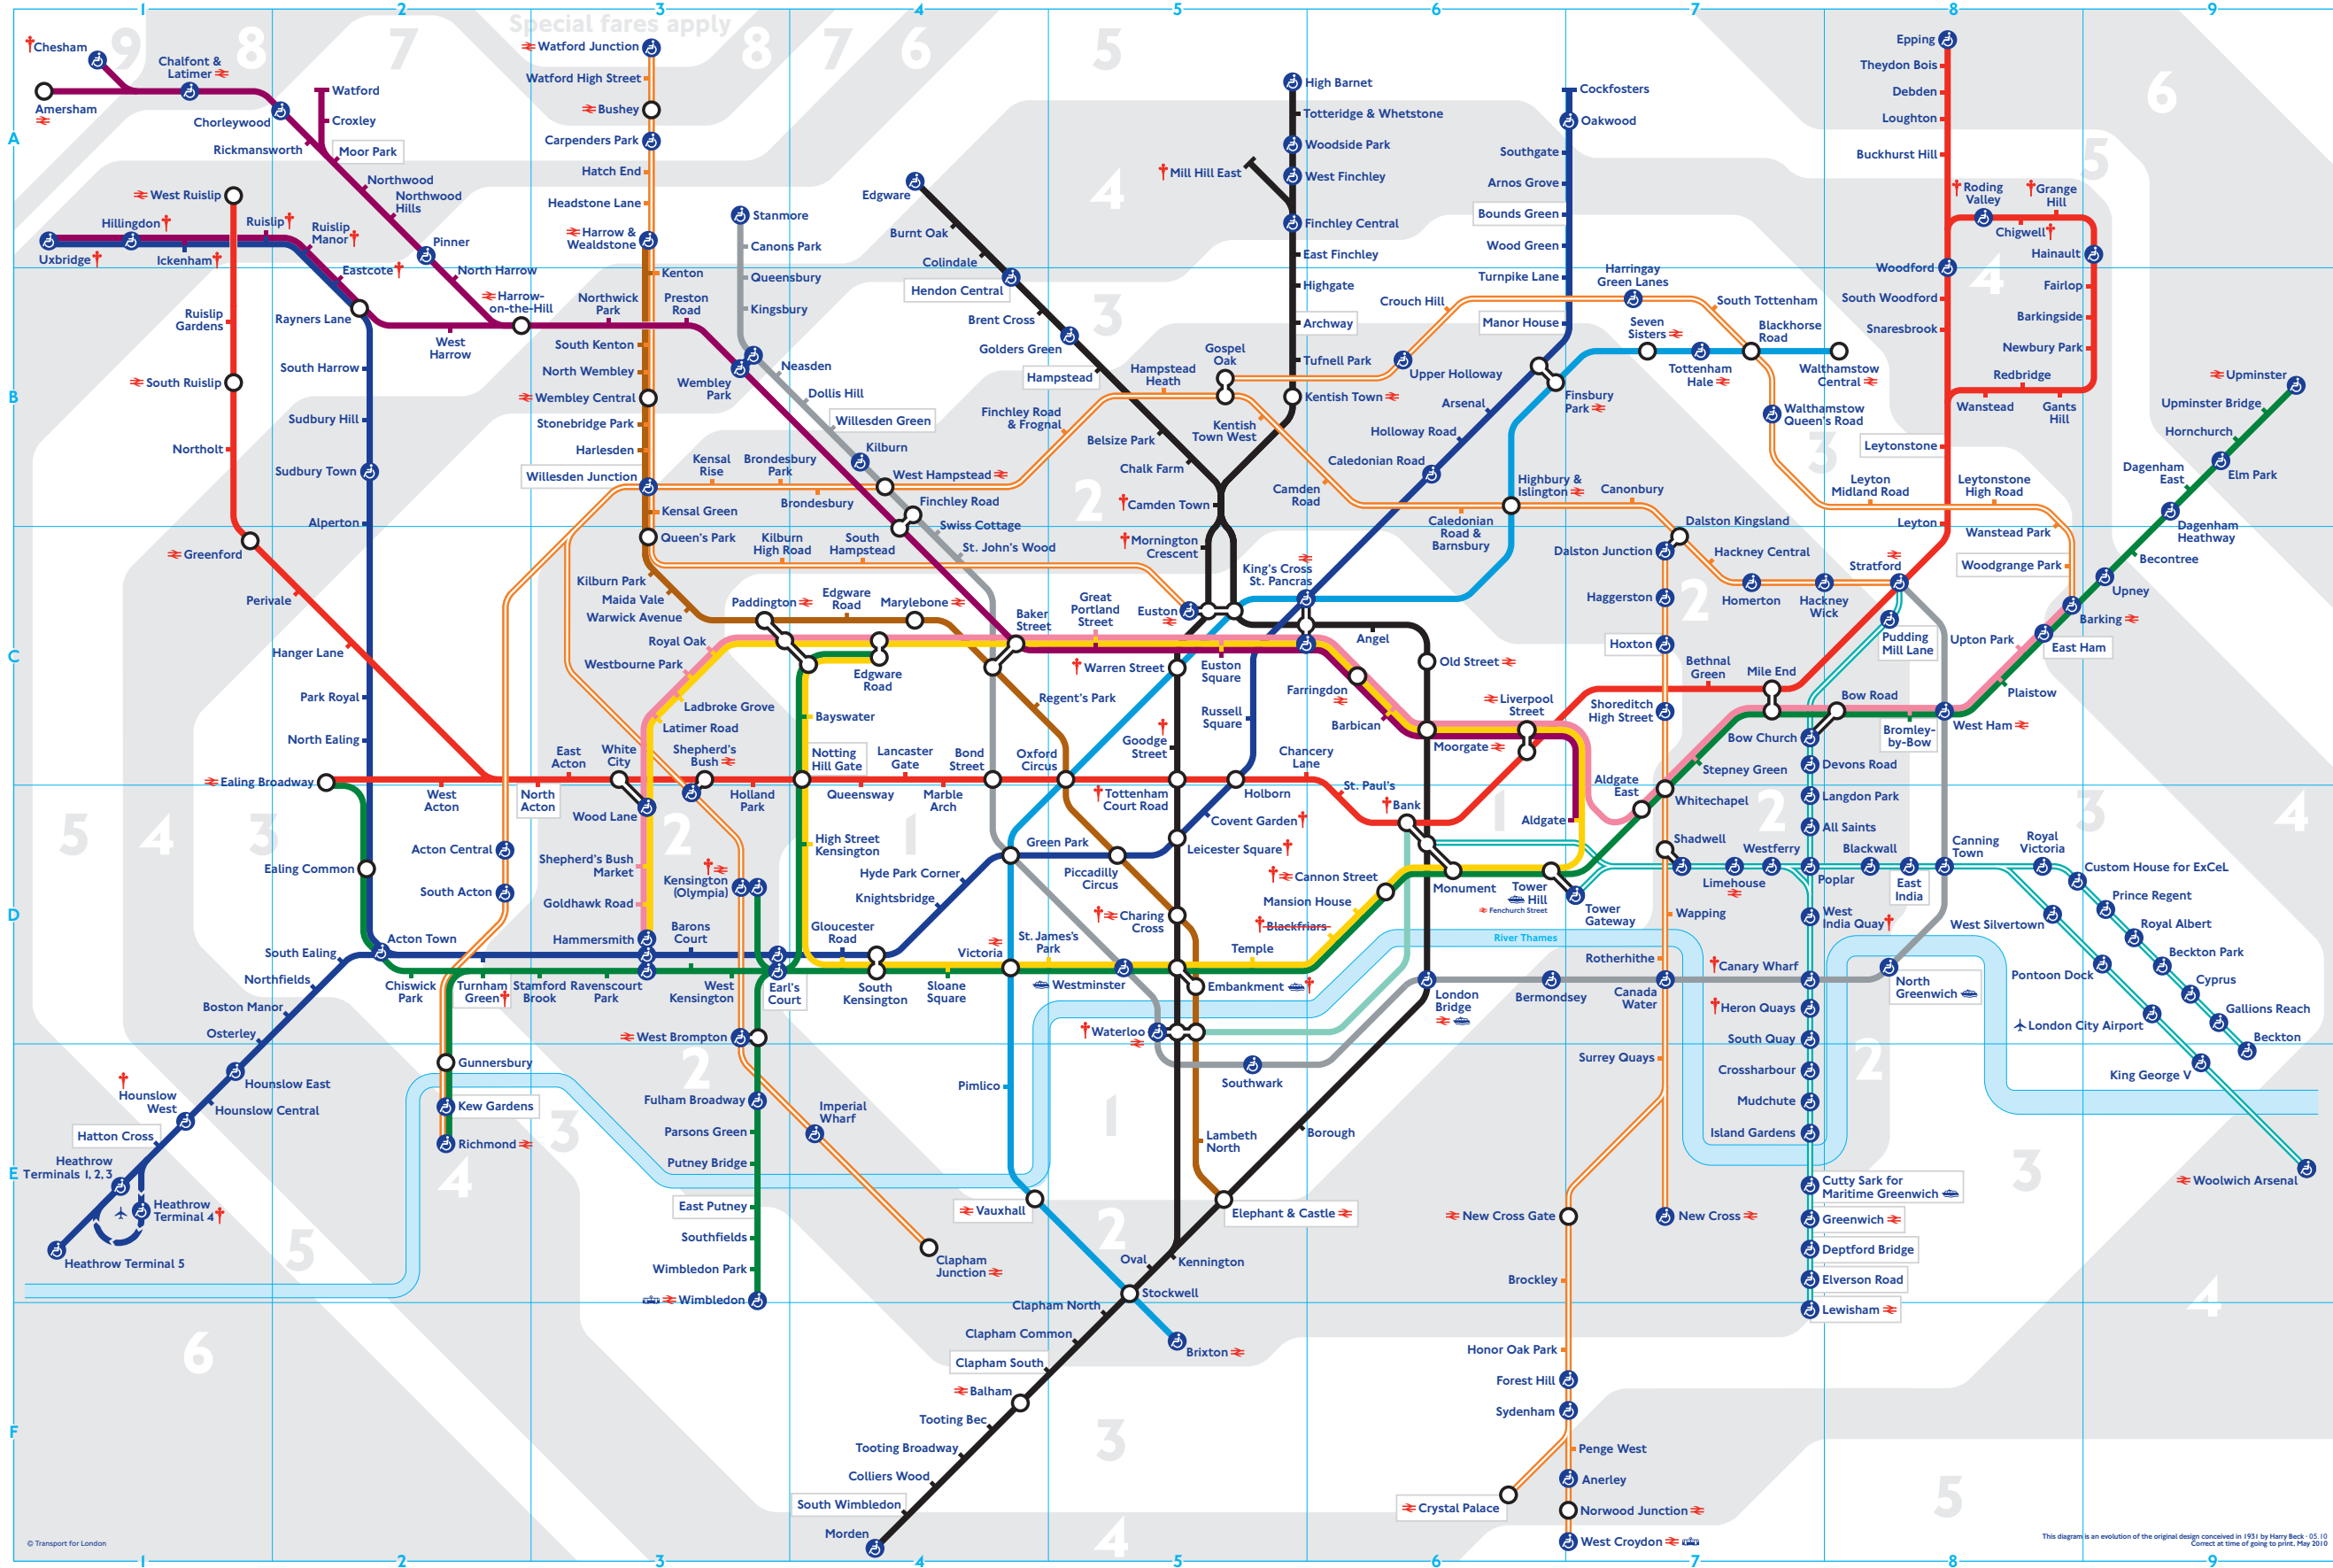

# Tube map

## Key to lines † Check before you travel

<b>Bakerloo</b>	No special arrangements
<b>Central</b>	Chigwell Grange Hill Roding Valley Served until about 2400
<b>Circle</b>	Blackfriars Cannon Street Underground station closed until late 2011 Open until 2100 Mondays to Fridays. Closed Saturdays and Sundays
<b>District</b>	Blackfriars Cannon Street Kensington (Olympia) Underground station closed until late 2011 Open until 2100 Mondays to Fridays. Closed Saturdays and Sundays Served 0700 until 2345 Mondays to Saturdays and 0800 until 2345 Sundays
<b>Hammersmith &amp; City</b>	No special arrangements
<b>Jubilee</b>	Canary Wharf Step-free interchange between Underground, Canary Wharf DLR and Heron Quays DLR stations at street level
<b>Metropolitan</b>	Chesham Change at Chalfont & Latimer on most trains
<b>Northern</b>	Camden Town Open for interchange and exit only from 1300 until 1730 Saturdays and Sundays Charing Cross branch Change at Kennington at off-peak times if travelling towards or from Morden Mill Hill East Change at Finchley Central at off-peak times
<b>Piccadilly</b>	Covent Garden A short walk from either Leicester Square (6 minutes) or Holborn (9 minutes) Eastcote to Uxbridge Not served by Piccadilly line trains early mornings Heathrow Terminal 4 Open until 2400 Mondays to Saturdays and until 2330 Sundays. Trains may wait for eight minutes before continuing to Terminals 1,2,3 Hounslow West Step-free access for wheelchair users only Turnham Green Served by Piccadilly line trains early mornings and late evenings only
<b>Victoria</b>	No special arrangements
<b>Waterloo &amp; City</b>	Bank to Waterloo Open 0615 until 2148 Mondays to Fridays and 0800 until 1830 Saturdays. Closed Sundays and public holidays
<b>Overground</b>	No special arrangements
<b>DLR</b>	Heron Quays Step-free interchange between Heron Quays and Canary Wharf Underground station at street level. West India Quay Not served by DLR trains from Bank towards Lewisham at peak times